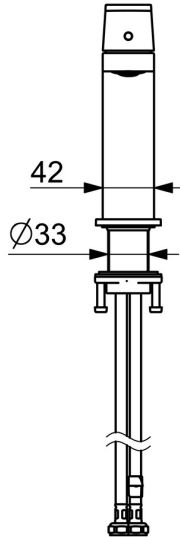

EAN: 4057304015182  
[static.hansa.com/57182273](http://static.hansa.com/57182273)

- Washbasin
- Single-lever
- Deck mounted
- Chrome
- Fixed spout
- PCA® - constant flow rate regardless of pressure variations, Adjustable flow angle
- Single operating lever/handle, Hot/Cold symbols
- Pop-up waste with draw-rod
- $\varnothing$  25 mm ceramic cartridge for flow and temperature control
- Flexible inlet pipes
- Inner body made of DZR brass

### Flow properties

Flow-rate at 3 bar (with flow controller) **4.8 l/min**

### Technical properties

Hot water supply **max. +70°C**  
 Working pressure **0.5-10 bar**  
 Connection size **G3/8**  
 Projection **106 mm**  
 Backflow prevention (EN1717) **AA**  
 Material **Brass**

### SP57192273

	Name	Code
01	Lever	1006412V
02	Cover plug	59913762
03	Screw, M5x8, SW2.5	59904755
04	Covering cap	59913957
05	Tightening nut, M32x1, SW24	59913958
06	Cartridge, 2.5	59913914
07	Fitting ring for aerator, M24x1, SW17, (2019-)	59914744
08	Aerator, M24x1 HC SSR-STD	59914015
09	Cover flange	1006394V
10	Bottom seal	59914650
11	Fixing set	59913371