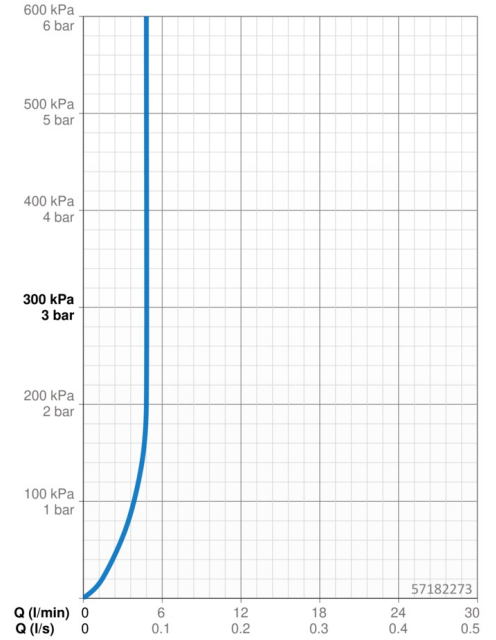

Technical data

Flow properties

Flow-rate at 3 bar (with flow controller) **4.8 l/min**

Technical properties

Hot water supply **max. +70°C**
Working pressure **0.5-10 bar**
Connection size **G3/8**
Projection **106 mm**
Backflow prevention (EN1717) **AA**
Material **Brass**

Regulations

EN standard **EN 817**
Noise class **I (ISO 3822)**

Approvals and Declarations

ABP **PA-IX 38025/10**