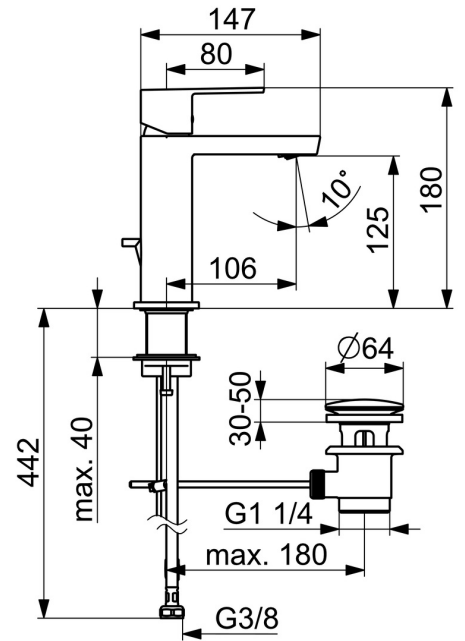

EAN: 4057304015182  
[static.hansa.com/57182273](http://static.hansa.com/57182273)

- Washbasin
- Single-lever
- Deck mounted
- Chrome
- Fixed spout
- PCA® - constant flow rate regardless of pressure variations, Adjustable flow angle
- Single operating lever/handle, Hot/Cold symbols
- Pop-up waste with draw-rod
- $\varnothing$  25 mm ceramic cartridge for flow and temperature control
- Flexible inlet pipes
- Inner body made of DZR brass

### Flow properties

Flow-rate at 3 bar (with flow controller) **4.8 l/min**

### Technical properties

Hot water supply **max. +70°C**  
 Working pressure **0.5-10 bar**  
 Connection size **G3/8**  
 Projection **106 mm**  
 Backflow prevention (EN1717) **AA**  
 Material **Brass**

### SP57192273

	Name	Code
01	Lever	1006412V
02	Cover plug	59913762
03	Screw, M5x8, SW2.5	59904755
04	Covering cap	59913957
05	Tightening nut, M32x1, SW24	59913958
06	Cartridge, 2.5	59913914
07	Fitting ring for aerator, M24x1, SW17, (2019-)	59914744
08	Aerator, M24x1 HC SSR-STD	59914015
09	Cover flange	1006394V
10	Bottom seal	59914650
11	Fixing set	59913371