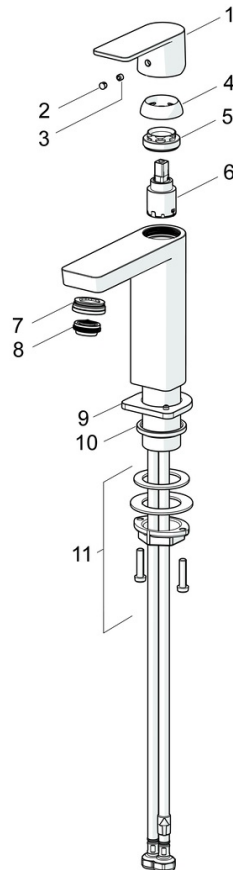

EAN: 4057304015182  
[static.hansa.com/57182273](http://static.hansa.com/57182273)

- Washbasin
- Single-lever
- Deck mounted
- Chrome
- Fixed spout
- PCA® - constant flow rate regardless of pressure variations, Adjustable flow angle
- Single operating lever/handle, Hot/Cold symbols
- Pop-up waste with draw-rod
- $\varnothing$  25 mm ceramic cartridge for flow and temperature control
- Flexible inlet pipes
- Inner body made of DZR brass

### Flow properties

Flow-rate at 3 bar (with flow controller) **4.8 l/min**

### Technical properties

Hot water supply **max. +70°C**  
 Working pressure **0.5-10 bar**  
 Connection size **G3/8**  
 Projection **106 mm**  
 Backflow prevention (EN1717) **AA**  
 Material **Brass**

### SP57192273

	Name	Code
01	Lever	1006412V
02	Cover plug	59913762
03	Screw, M5x8, SW2.5	59904755
04	Covering cap	59913957
05	Tightening nut, M32x1, SW24	59913958
06	Cartridge, 2.5	59913914
07	Fitting ring for aerator, M24x1, SW17, (2019-)	59914744
08	Aerator, M24x1 HC SSR-STD	59914015
09	Cover flange	1006394V
10	Bottom seal	59914650
11	Fixing set	59913371