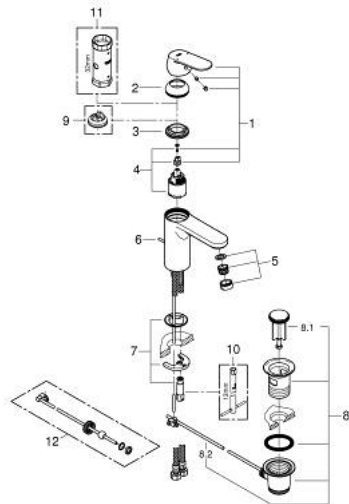

23 325 000 **EUROSMART COSMOPOLITAN BASIN MIXER 1/2"**
M-SIZE

PRODUCT DESCRIPTION

- Colour: Chrome
- monobloc installation
- metal lever
- GROHE SilkMove 35 mm ceramic cartridge
- adjustable flow rate limiter
- GROHE Long-Life finish
- GROHE Water Saving - Less water, perfect flow
- maximum flow rate (at 3 bar): 5 l/min
- GROHE FastFixation installation system
- pop-up waste set 1 1/4"
- flexible connection hoses
- optional temperature limiter (46 375 000)

23 325 000 **EUROSMART COSMOPOLITAN BASIN MIXER 1/2"**
M-SIZE

SPARE PARTS, September 2012 – now

- 1: Lever (Spare part-nr. 46681000)
- 2: Shield for cross handle (Spare part-nr. 46492000)
- 3: Screw coupling (Spare part-nr. 46460000)
- 4: Cartridge (Spare part-nr. 46374000)
- 5: Flow restrictor (Spare part-nr. 48159000)
- 6: Pop-up rod (Spare part-nr. 46739000)
- 7: Shank mounting kit (Spare part-nr. 46671000)
- 8: Pop-up waste set 1 1/4" (Spare part-nr. 28910000)
- 8.1: Chrome bath plug (Spare part-nr. 07182000)
- 8.2: Eccentric rod (Spare part-nr. 07052000)
- 9: Temperature limiter (Spare part-nr. 46375000)*
- 10: Mounting wrench (Spare part-nr. 19017000)*
- 11: Socket Spanner (Spare part-nr. 19332000)*
- 12: Eccentric rod (Spare part-nr. 07341000)*