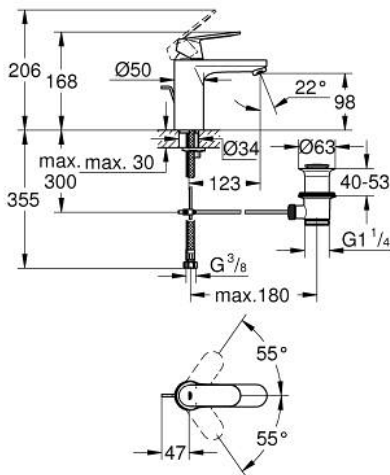

23 325 000 **EUROSMART COSMOPOLITAN BASIN MIXER 1/2"**
M-SIZE

PRODUCT DESCRIPTION

- Colour: Chrome
- monobloc installation
- metal lever
- GROHE SilkMove 35 mm ceramic cartridge
- adjustable flow rate limiter
- GROHE Long-Life finish
- GROHE Water Saving - Less water, perfect flow
- maximum flow rate (at 3 bar): 5 l/min
- GROHE FastFixation installation system
- pop-up waste set 1 1/4"
- flexible connection hoses
- optional temperature limiter (46 375 000)

23 325 000 **EUROSMART COSMOPOLITAN BASIN MIXER 1/2"**
M-SIZE

SPARE PARTS, September 2012 – now

- 1: Lever (Spare part-nr. 46681000)
- 2: Shield for cross handle (Spare part-nr. 46492000)
- 3: Screw coupling (Spare part-nr. 46460000)
- 4: Cartridge (Spare part-nr. 46374000)
- 5: Flow restrictor (Spare part-nr. 48159000)
- 6: Pop-up rod (Spare part-nr. 46739000)
- 7: Shank mounting kit (Spare part-nr. 46671000)
- 8: Pop-up waste set 1 1/4" (Spare part-nr. 28910000)
- 8.1: Chrome bath plug (Spare part-nr. 07182000)
- 8.2: Eccentric rod (Spare part-nr. 07052000)
- 9: Temperature limiter (Spare part-nr. 46375000)*
- 10: Mounting wrench (Spare part-nr. 19017000)*
- 11: Socket Spanner (Spare part-nr. 19332000)*
- 12: Eccentric rod (Spare part-nr. 07341000)*