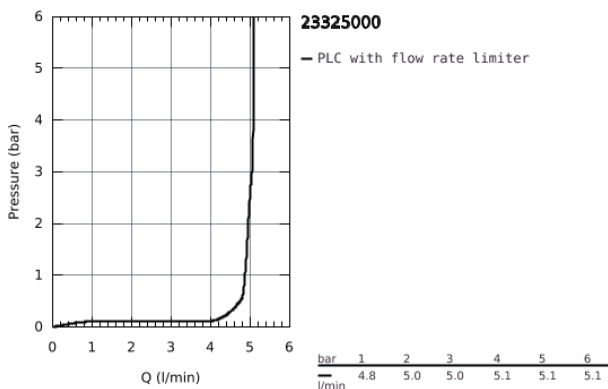

23 325 000 **EUROSMART COSMOPOLITAN BASIN MIXER 1/2"**
M-SIZE

PRODUCT DESCRIPTION

- Colour: Chrome
- monobloc installation
- metal lever
- GROHE SilkMove 35 mm ceramic cartridge
- adjustable flow rate limiter
- GROHE Long-Life finish
- GROHE Water Saving - Less water, perfect flow
- maximum flow rate (at 3 bar): 5 l/min
- GROHE FastFixation installation system
- pop-up waste set 1 1/4"
- flexible connection hoses
- optional temperature limiter (46 375 000)

23 325 000 **EUROSMART COSMOPOLITAN BASIN MIXER 1/2"**
M-SIZE

SPARE PARTS, September 2012 – now

- 1: Lever (Spare part-nr. 46681000)
- 2: Shield for cross handle (Spare part-nr. 46492000)
- 3: Screw coupling (Spare part-nr. 46460000)
- 4: Cartridge (Spare part-nr. 46374000)
- 5: Flow restrictor (Spare part-nr. 48159000)
- 6: Pop-up rod (Spare part-nr. 46739000)
- 7: Shank mounting kit (Spare part-nr. 46671000)
- 8: Pop-up waste set 1 1/4" (Spare part-nr. 28910000)
- 8.1: Chrome bath plug (Spare part-nr. 07182000)
- 8.2: Eccentric rod (Spare part-nr. 07052000)
- 9: Temperature limiter (Spare part-nr. 46375000)*
- 10: Mounting wrench (Spare part-nr. 19017000)*
- 11: Socket Spanner (Spare part-nr. 19332000)*
- 12: Eccentric rod (Spare part-nr. 07341000)*