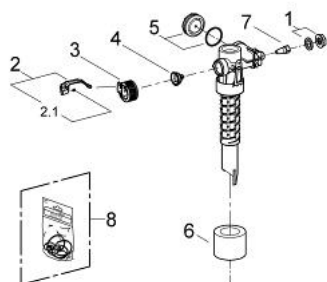

43 537 000 FILLING VALVE

PRODUCT DESCRIPTION

- for concealed flushing cisterns 6 l

43 537 000 FILLING VALVE

SPARE PARTS, March 2013 – now

1: Dummy plug and escutcheon cap (Order-nr. 37125000)

2: Lever (Order-nr. 43734000)

2.1: Seal (Order-nr. 4377000M)

3: Valve head (Order-nr. 43536000)

4: Membrane (Order-nr. 4375800M)

5: Screw cap (Order-nr. 43735000)

6: Valve float, 5 pcs. (Order-nr. 4379100M)

7: Throttle (Order-nr. 42356000)