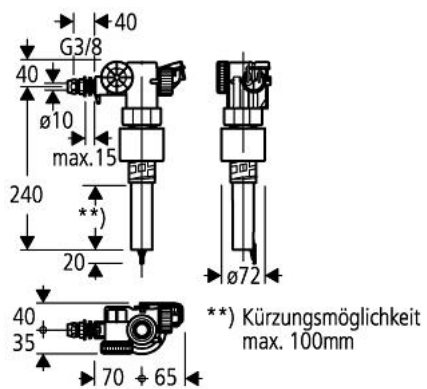

43 537 000 FILLING VALVE

PRODUCT DESCRIPTION

- for concealed flushing cisterns 6 l

43 537 000 FILLING VALVE

SPARE PARTS, March 2013 – now

1: Dummy plug and escutcheon cap (Order-nr. 37125000)

2: Lever (Order-nr. 43734000)

2.1: Seal (Order-nr. 4377000M)

3: Valve head (Order-nr. 43536000)

4: Membrane (Order-nr. 4375800M)

5: Screw cap (Order-nr. 43735000)

6: Valve float, 5 pcs. (Order-nr. 4379100M)

7: Throttle (Order-nr. 42356000)

8: Set of seals (Order-nr. 43722000)*

*Special accessories