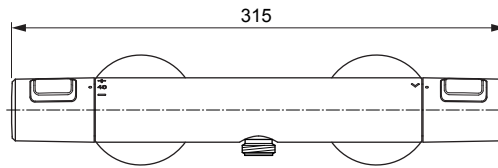

Ceratherm T25 A7201 ..

Ideal Standard

Produced from: Dez. 2019

Shower Thermostat
chrome **A7201AA**

Pos.	Description	Part-Number	Qty.	Pos.	Description	Part-Number	Qty.
1	Handle cpl.	A 861 370 AA	1 Set				
2	Thermostatic Cartridge cpl.	A 861 371 NU	1 pcs				
3	Stopring	A 861 373 NU	1 pcs				
4	Cartridge G1/2 180° cpl.	A 861 245 NU*	1 Set				
5	Nipple G1/2 outside cpl.	A 861 374 NU	1 Set				
6	Non-return valve	A 861 372 NU	1 Set				
7	Escutcheon	A 960 914 AA	1 pcs				
8	Warp over shelf	A 7215 AA	1 pcs				