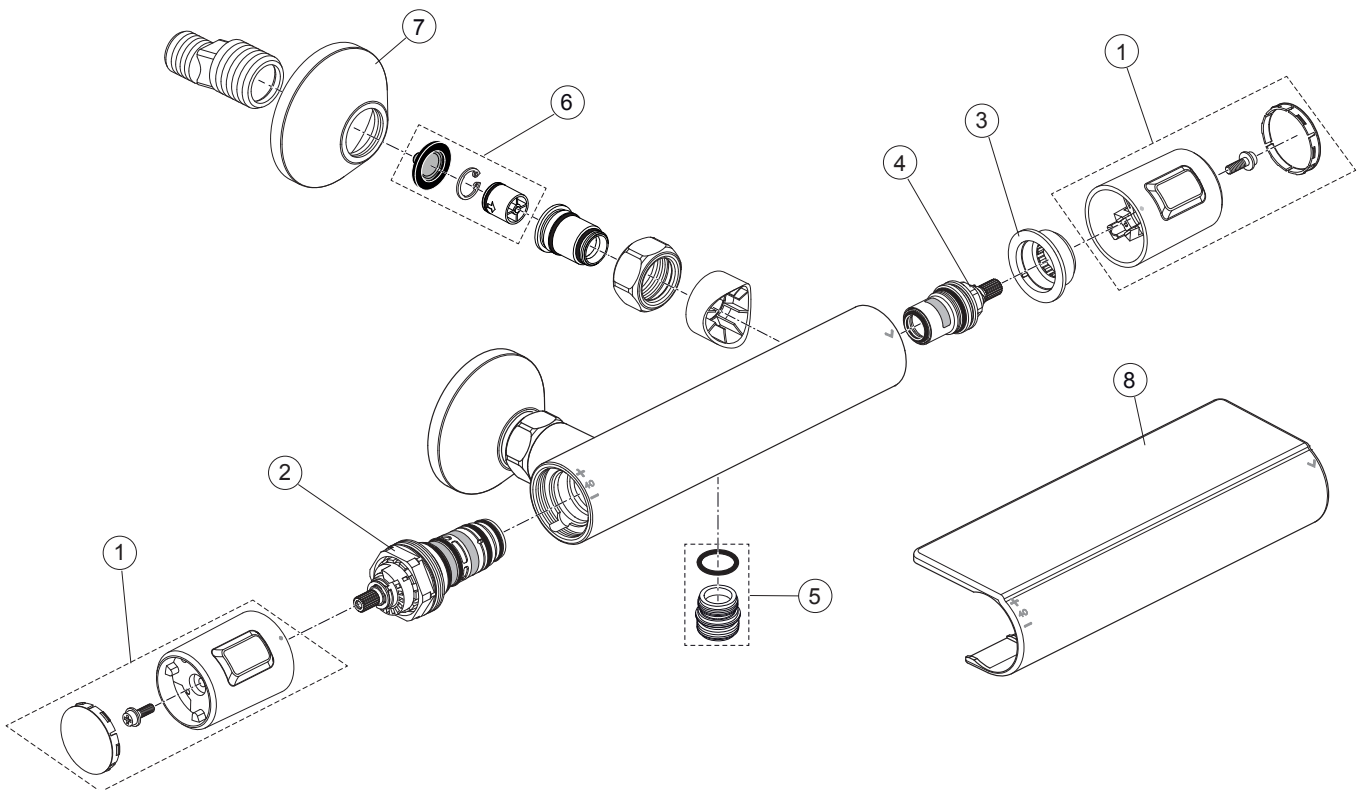

Ceratherm T25 A7201 ..

Ideal Standard

Produced from: Dez. 2019

Shower Thermostat
chrome **A7201AA**

Pos.	Description	Part-Number	Qty.	Pos.	Description	Part-Number	Qty.
1	Handle cpl.	A 861 370 AA	1 Set				
2	Thermostatic Cartridge cpl.	A 861 371 NU	1 pcs				
3	Stopring	A 861 373 NU	1 pcs				
4	Cartridge G1/2 180° cpl.	A 861 245 NU*	1 Set				
5	Nipple G1/2 outside cpl.	A 861 374 NU	1 Set				
6	Non-return valve	A 861 372 NU	1 Set				
7	Escutcheon	A 960 914 AA	1 pcs				
8	Warp over shelf	A 7215 AA	1 pcs				

**Universal set (not all parts needed)*