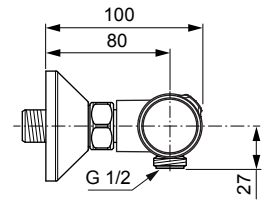

Ceratherm T25 A7201 ..

Ideal Standard

Produced from: Dez. 2019

Shower Thermostat
chrome **A7201AA**

Pos.	Description	Part-Number	Qty.	Pos.	Description	Part-Number	Qty.
1	Handle cpl.	A 861 370 AA	1 Set				
2	Thermostatic Cartridge cpl.	A 861 371 NU	1 pcs				
3	Stopring	A 861 373 NU	1 pcs				
4	Cartridge G1/2 180° cpl.	A 861 245 NU*	1 Set				
5	Nipple G1/2 outside cpl.	A 861 374 NU	1 Set				
6	Non-return valve	A 861 372 NU	1 Set				
7	Escutcheon	A 960 914 AA	1 pcs				
8	Warp over shelf	A 7215 AA	1 pcs				