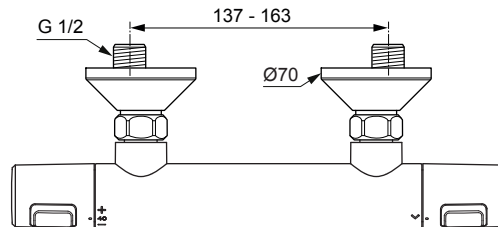

Ceratherm T25 A7201 ..

Ideal Standard

Produced from: Dez. 2019

Shower Thermostat
chrome **A7201AA**

Pos.	Description	Part-Number	Qty.	Pos.	Description	Part-Number	Qty.
1	Handle cpl.	A 861 370 AA	1 Set				
2	Thermostatic Cartridge cpl.	A 861 371 NU	1 pcs				
3	Stopring	A 861 373 NU	1 pcs				
4	Cartridge G1/2 180° cpl.	A 861 245 NU*	1 Set				
5	Nipple G1/2 outside cpl.	A 861 374 NU	1 Set				
6	Non-return valve	A 861 372 NU	1 Set				
7	Escutcheon	A 960 914 AA	1 pcs				
8	Warp over shelf	A 7215 AA	1 pcs				

**Universal set (not all parts needed)*