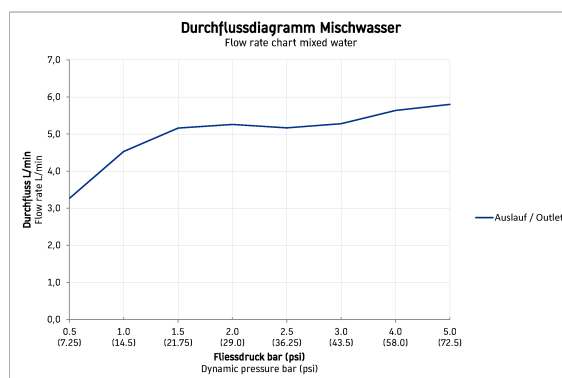

B.1 Single lever basin mixer M # B11020001010

|< 170 mm >|

Single lever basin mixer M	Dimension	Weight	Order number
ceramic cartridge, Projection 139 mm, flexible connection hoses 3/8", aerator adjustable, normal spray, chrome, maximum temperature can be adjusted on installation, recommended operating pressure 1 - 5 bar, with pop-up waste set, 170 mm			
Colors			
10 Chrome			
Variant			
flow rate 5,0 l/min (3 bar), connection size DN15, UWL class 1, noise class I			B11020001010
Recommended basins			
Semi-recessed washbasin with overflow, with tap platform, fixings for installation in wooden consoles included, 550 x 440 mm	550 x 440 mm		033955
Washbasin, furniture washbasin with overflow, with tap platform, underneath glazed, 850 x 480 mm	850 x 480 mm		034285
Washbasin, furniture washbasin with overflow, with tap platform, underneath glazed, 1050 x 480 mm	1050 x 480 mm		034210
Washbasin with overflow, with tap platform, underneath glazed, 650 x 500 mm	650 x 500 mm		231065
Washbasin with overflow, with tap platform, underneath glazed, 600 x 460 mm	600 x 460 mm		231060
Washbasin with overflow, with tap platform, underneath glazed, 550 x 430 mm	550 x 430 mm		231055
Vanity basin countertop basin, with overflow, with tap platform, 545 x 435 mm	545 x 435 mm		033754