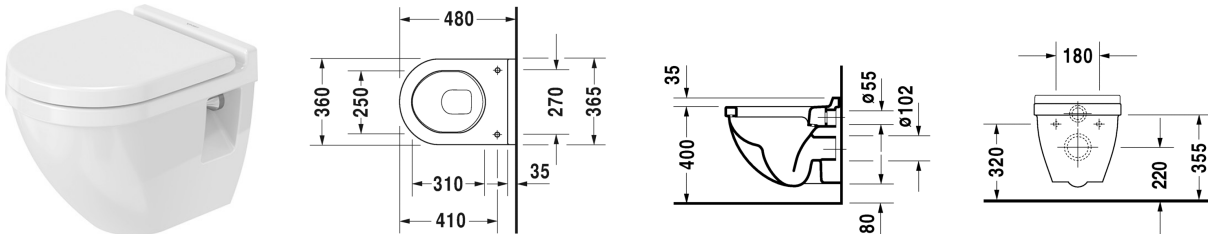

Starck 3 Toilet wall mounted Compact # 220209..00 / 220209..00

| < 360 mm > |

Toilet wall mounted Compact	Dimension	Weight	Order number
washdown model, UWL class 2			
Colors			
00 White Alpin 20 HygieneGlaze (an antibacterial ceramic glaze that provides almost indefinite effectiveness)			
Variant			
♣ 4,5 l	360 x 480 mm	21.500 kilogram	220209..00
♣ 4,5 l	360 x 480 mm	21.500 kilogram	220209..00
Sanitary ceramics with the special WonderGliss surface finish will remain clean and attractive-looking for a long time to come. When ordering WonderGliss please add a "1" as eleventh digit to the model number.			
Accessory			
Noise reduction gasket			Schallschutz-Set 005090
Fixing for wall mounted bidet and wall mounted toilet	Ø 12 x 180 mm	0.200 kilogram	006500
Suitable products			
Toilet seat and cover hinges stainless steel, without soft closure,			006381
Toilet seat and cover hinges stainless steel, removable, with soft closure,			006389