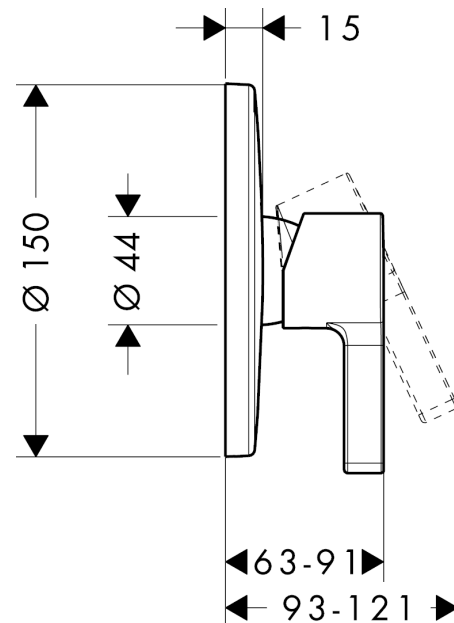

Metris S

Single lever shower mixer for concealed installation for iBox universal

Finish: **Chrome** Article Number: **31665000**

Description

product features

- 1 function
- maximum flow rate at 3 bar: 29,3 l/min
- ceramic cartridge
- temperature limitation adjustable
- min. operating pressure: 1 bar
- max. operating pressure: 10 bar
- connection type: basic set
- EPD Shower and Bath Faucets

Certificates / Sustainability

Product image

Scale drawing

Flowchart

Metris S

Single lever shower mixer for concealed installation for iBox universal

Finish: **Chrome** Article Number: **31665000**

Exploded Drawing

Year of production: >10/19

Metris S**Single lever shower mixer for concealed installation for iBox universal**Finish: **Chrome** Article Number: **31665000****Spare part list**

Year of production: >10/19

Pos.	Description	Article Number	Price	PU
1	handle	31093000	€ 36,89	1
2	screw cover	96338000	€ 3,33	1
3	escutcheon Ø 150 mm	98792000	€ 58,67	1
4	O-ring 43x3	98418000	€ 3,33	1
5	sleeve	98790000	€ 28,92	1
6	holder for escutcheon	98793000	€ 36,89	1
7	set of fixing screws	96454000	€ 8,69	1
8	nut	98796000	€ 36,89	1
9	O-ring 30x1,5	98433000	€ 3,33	1
10	O-ring 39x1,5	98400000	€ 3,33	1
11	cartridge, assy	92730000	€ 58,67	1
12	locking screw for handle	95140000	€ 5,36	1
13	seal	95008000	€ 8,69	1
14	set of screws	96525000	€ 8,69	1
15	O-ring 16x2	98133000	€ 3,33	1
16	O-Ring 22x2	98185000	€ 3,33	1
17	flow limiter (22 l/min)	95884000	€ 11,66	1
18	noise reduction	96429000	€ 5,36	1
19	extension 25 mm	13595000	-	1
20	set of fixing screws	97747000	€ 3,33	1
21	extension 22 mm (Ø 150 mm)	13597000	-	1
a	concealed item	01800180	-	1
b	fixation set	96615000	-	1
c	conversion kit to escutcheon Ø 170 mm (shower mixer)	95355000	€ 88,54	1