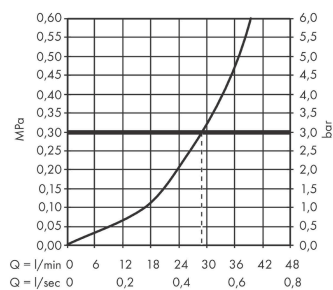

Metris S

Single lever shower mixer for concealed installation for iBox universal

Finish: **Chrome** Article Number: **31665000**

Description

product features

- 1 function
- maximum flow rate at 3 bar: 29,3 l/min
- ceramic cartridge
- temperature limitation adjustable
- min. operating pressure: 1 bar
- max. operating pressure: 10 bar
- connection type: basic set
- EPD Shower and Bath Faucets

Certificates / Sustainability

Product image

Scale drawing

Flowchart

Metris S

Single lever shower mixer for concealed installation for iBox universal

Finish: **Chrome** Article Number: **31665000**

Exploded Drawing