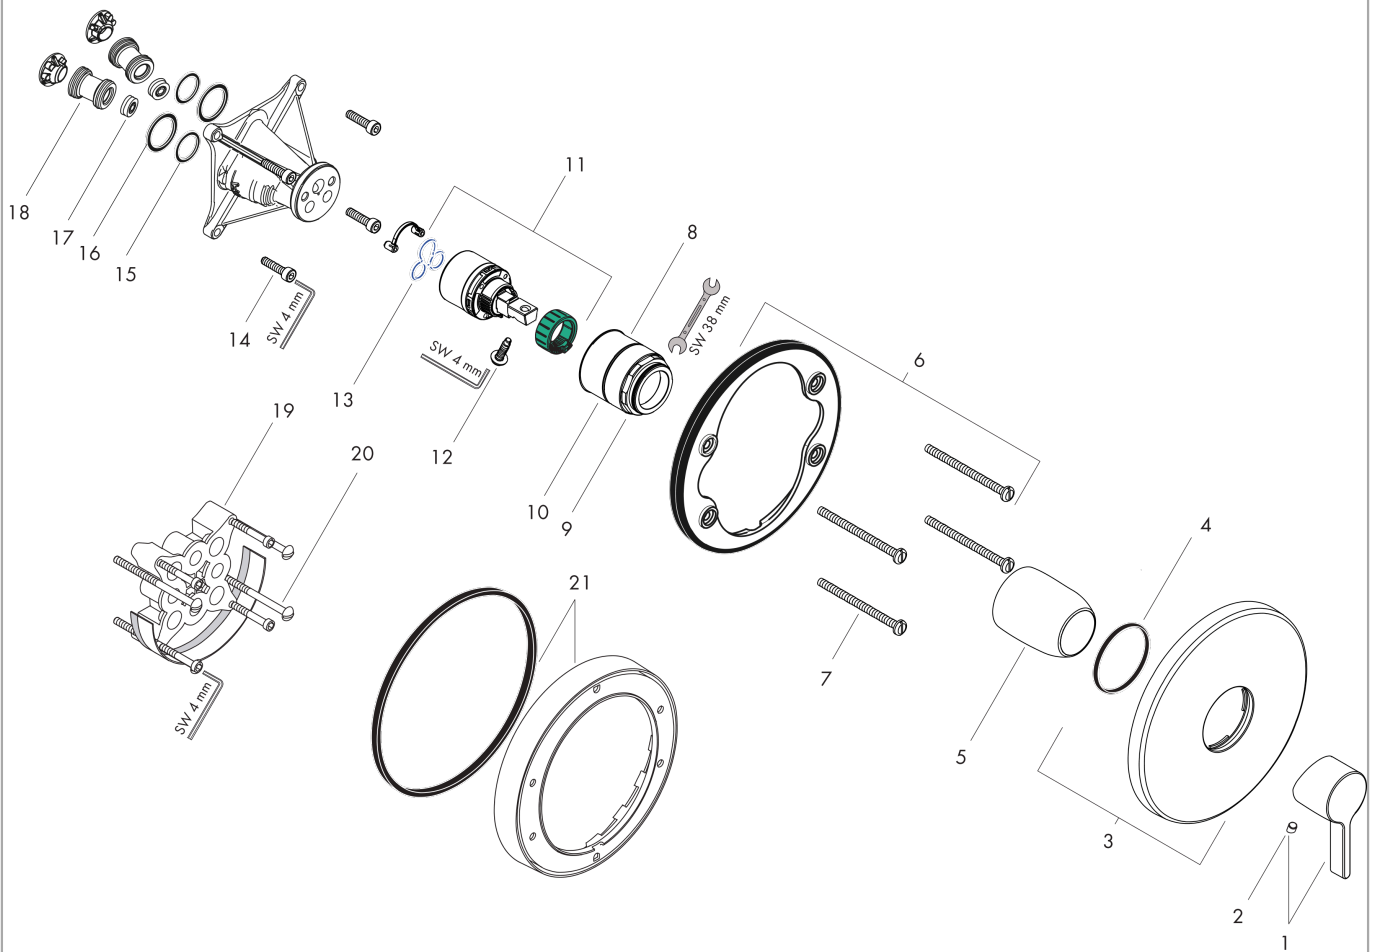

Metris S

Single lever shower mixer for concealed installation for iBox universal

Finish: **Chrome** Article Number: **31665000**

Description

product features

- 1 function
- maximum flow rate at 3 bar: 29,3 l/min
- ceramic cartridge
- temperature limitation adjustable
- min. operating pressure: 1 bar
- max. operating pressure: 10 bar
- connection type: basic set
- EPD Shower and Bath Faucets

Certificates / Sustainability

Product image

Scale drawing

Flowchart

Metris S

Single lever shower mixer for concealed installation for iBox universal

Finish: **Chrome** Article Number: **31665000**

Exploded Drawing

Year of production: >10/19

Metris S**Single lever shower mixer for concealed installation for iBox universal**Finish: **Chrome** Article Number: **31665000****Spare part list**

Year of production: >10/19

Pos.	Description	Article Number	Price	PU
1	handle	31093000	€ 36,89	1
2	screw cover	96338000	€ 3,33	1
3	escutcheon Ø 150 mm	98792000	€ 58,67	1
4	O-ring 43x3	98418000	€ 3,33	1
5	sleeve	98790000	€ 28,92	1
6	holder for escutcheon	98793000	€ 36,89	1
7	set of fixing screws	96454000	€ 8,69	1
8	nut	98796000	€ 36,89	1
9	O-ring 30x1,5	98433000	€ 3,33	1
10	O-ring 39x1,5	98400000	€ 3,33	1
11	cartridge, assy	92730000	€ 58,67	1
12	locking screw for handle	95140000	€ 5,36	1
13	seal	95008000	€ 8,69	1
14	set of screws	96525000	€ 8,69	1
15	O-ring 16x2	98133000	€ 3,33	1
16	O-Ring 22x2	98185000	€ 3,33	1
17	flow limiter (22 l/min)	95884000	€ 11,66	1
18	noise reduction	96429000	€ 5,36	1
19	extension 25 mm	13595000	-	1
20	set of fixing screws	97747000	€ 3,33	1
21	extension 22 mm (Ø 150 mm)	13597000	-	1
a	concealed item	01800180	-	1
b	fixation set	96615000	-	1
c	conversion kit to escutcheon Ø 170 mm (shower mixer)	95355000	€ 88,54	1