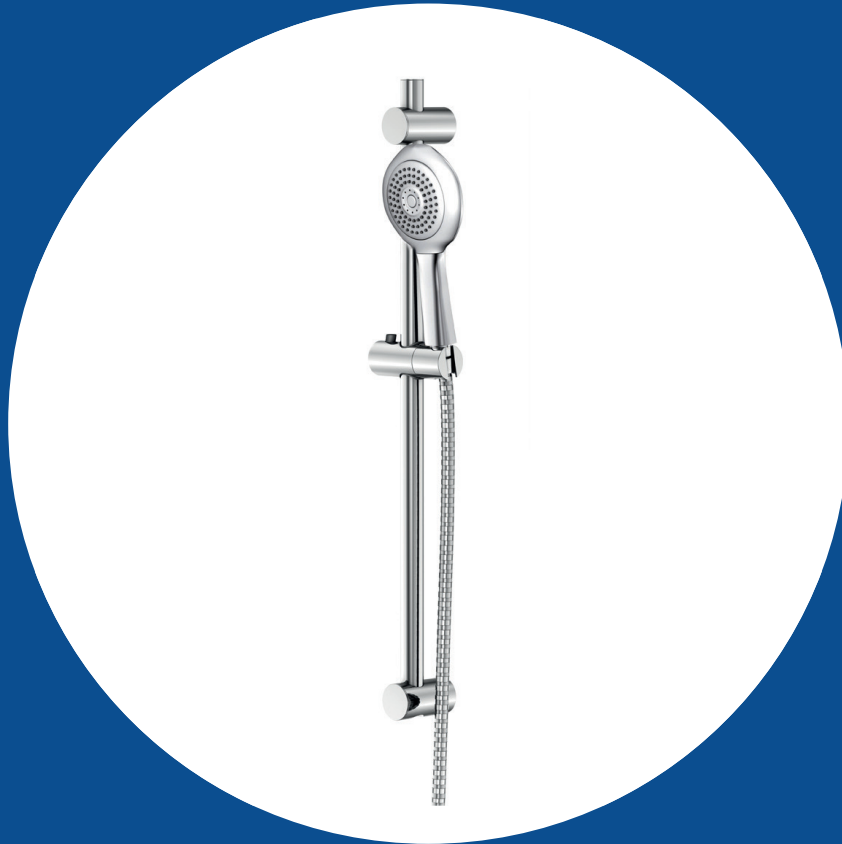

PATERSON

NEW ZEALAND 1955

STEINBERG

STEINBERG TRIPLE ONE

CHROME PLATED SLIDE SHOWER

Mains Pressure
5 Year Warranty against manufacturing defects

Product Code: 111-1600