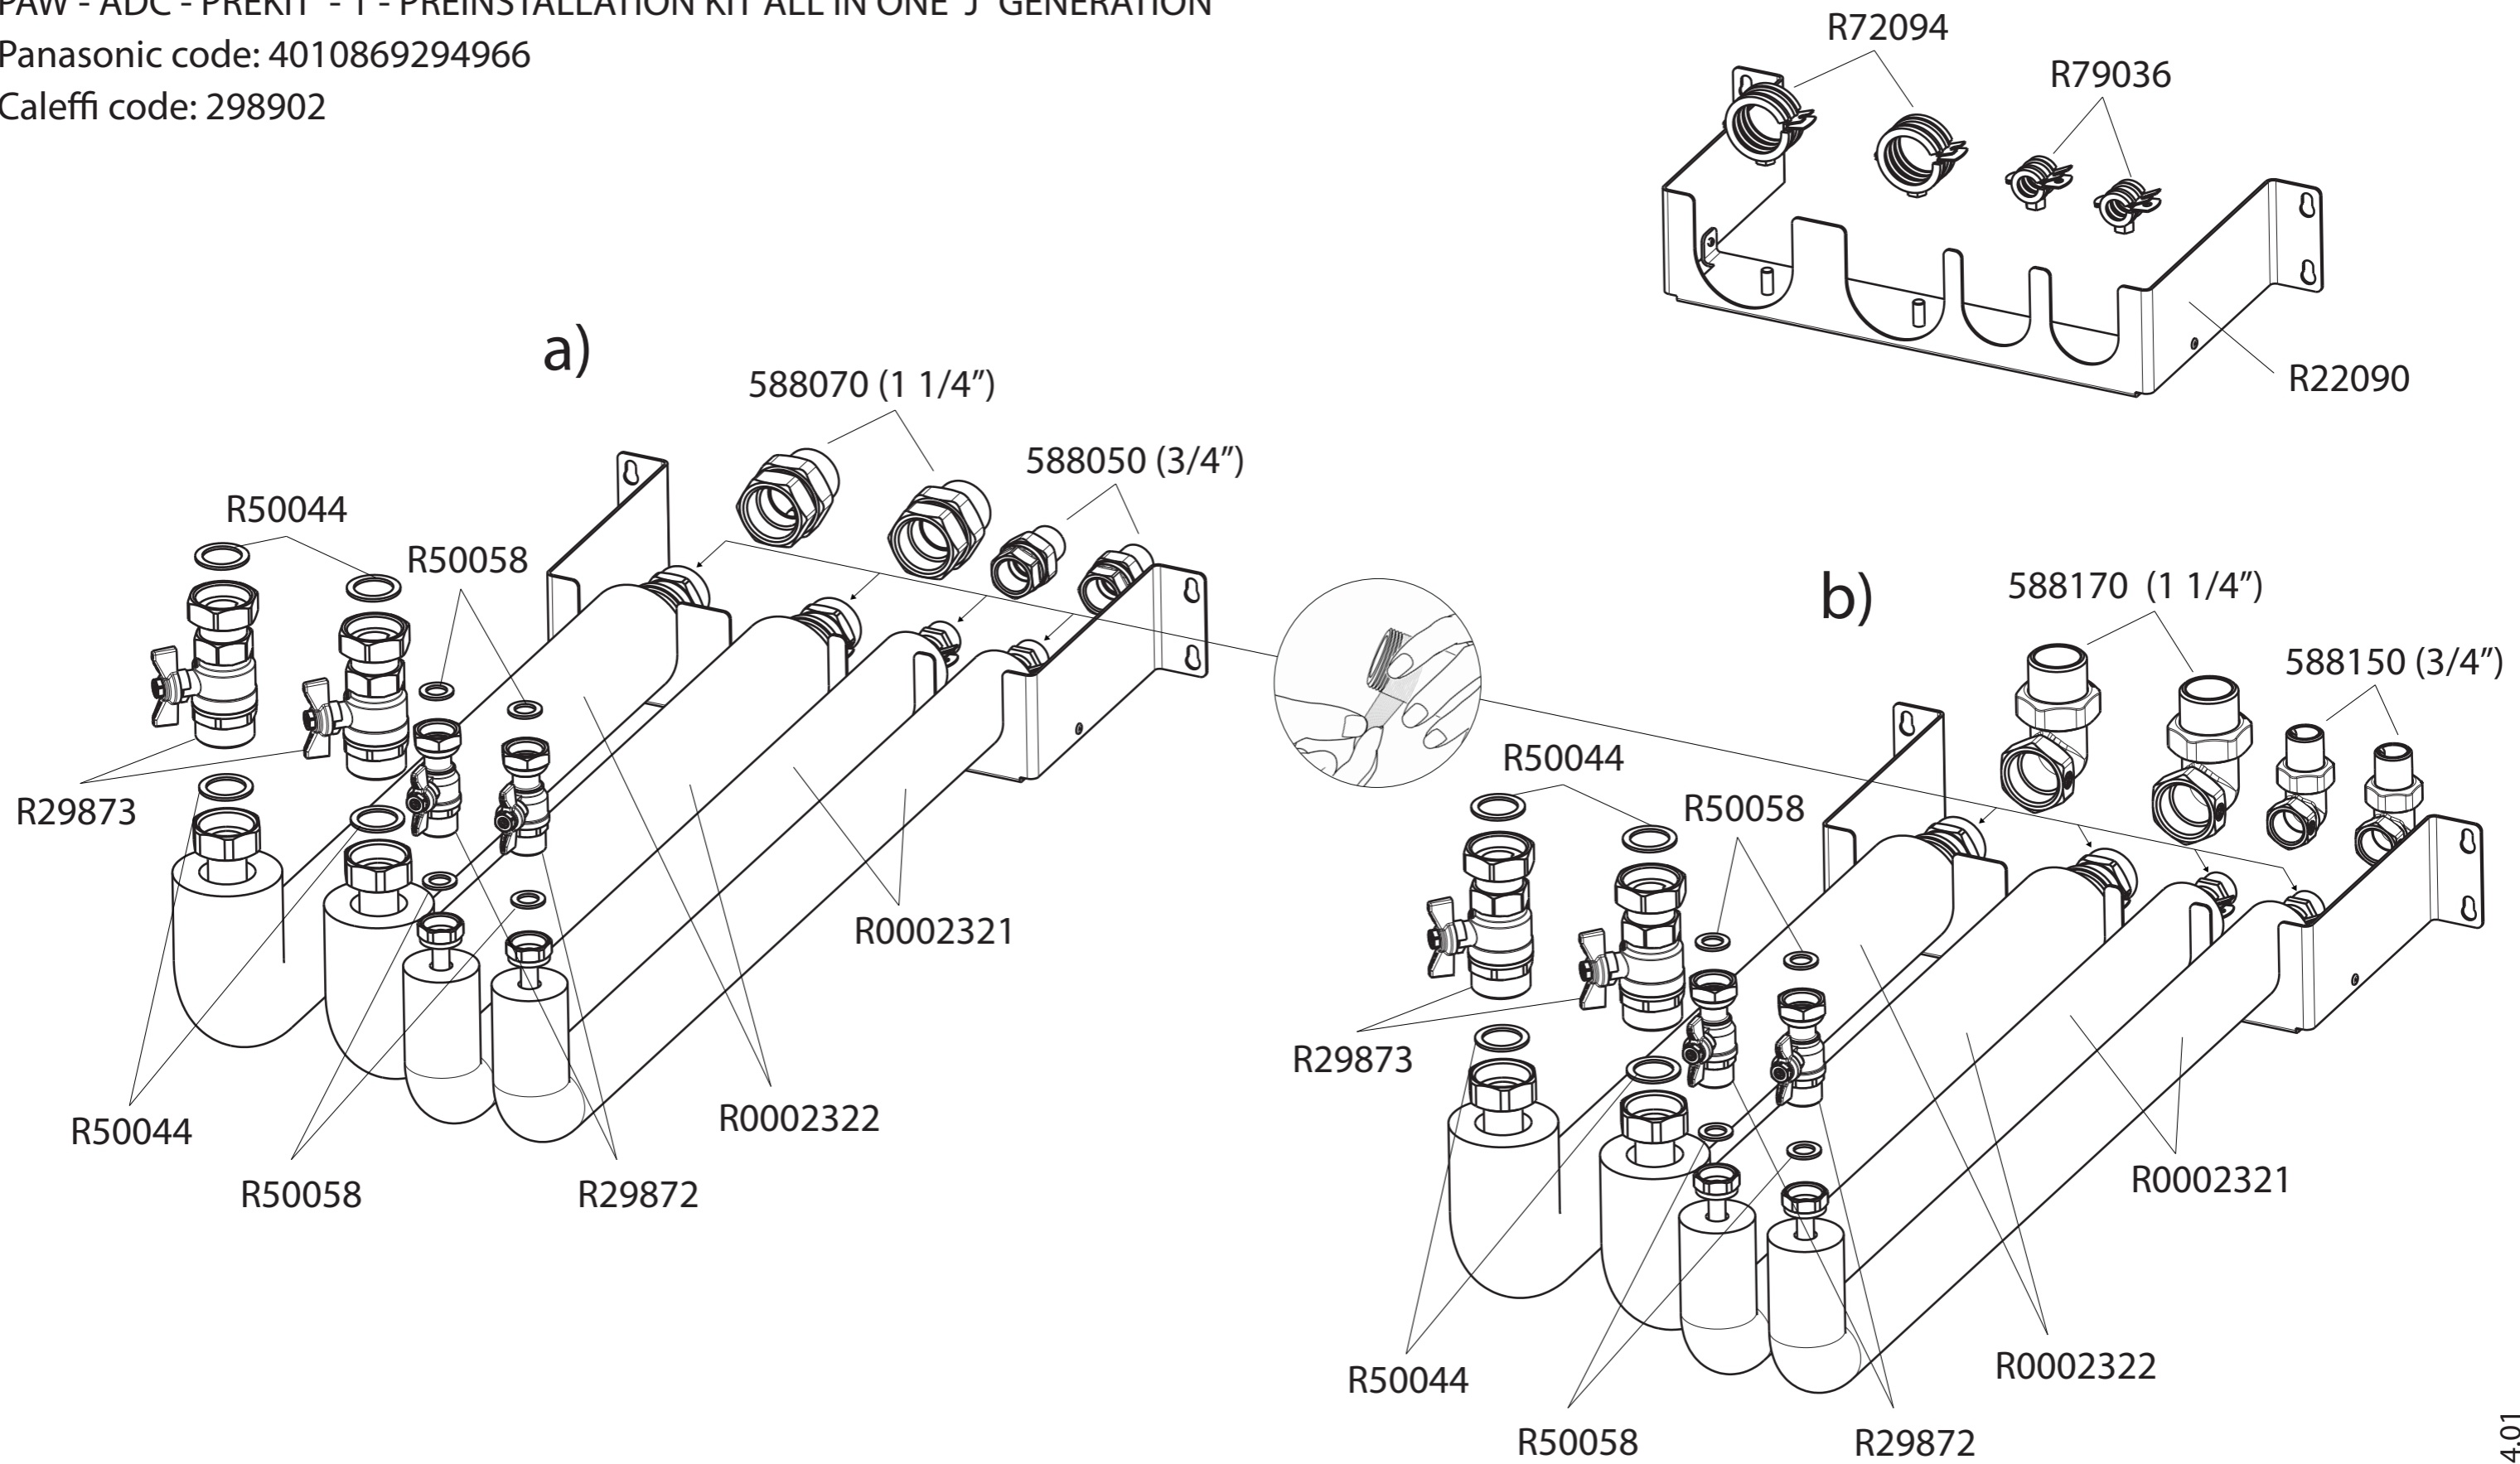

# AQUAREA

PAW - ADC - PREKIT - 1 - PREINSTALLATION KIT ALL IN ONE "J" GENERATION

Panasonic code: 4010869294966

Caleffi code: 298902