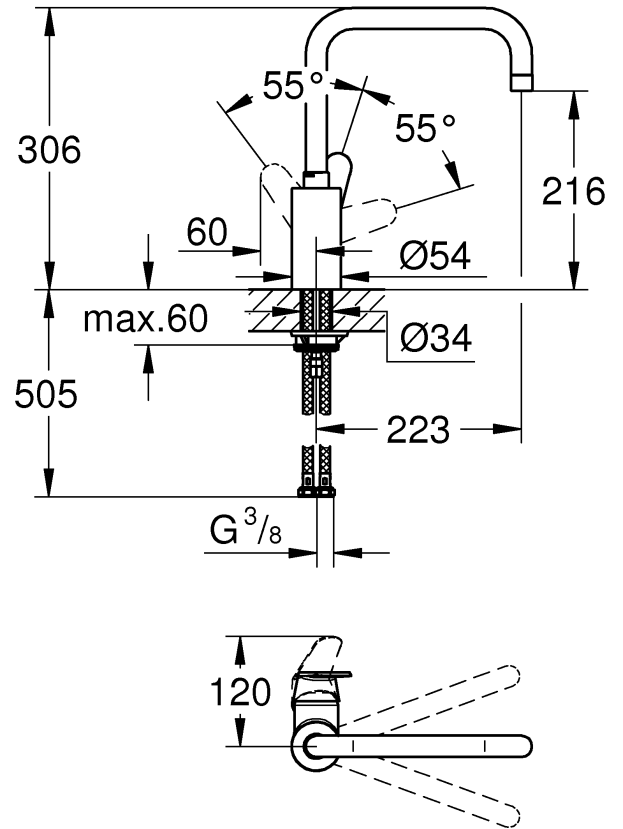

EURODISC COSMOPOLITAN

DESIGN + ENGINEERING
GROHE GERMANY

99.414.131/ÄM 244638/02.19

www.grohe.com

*Pure Freude
an Wasser*

32 259

33 770