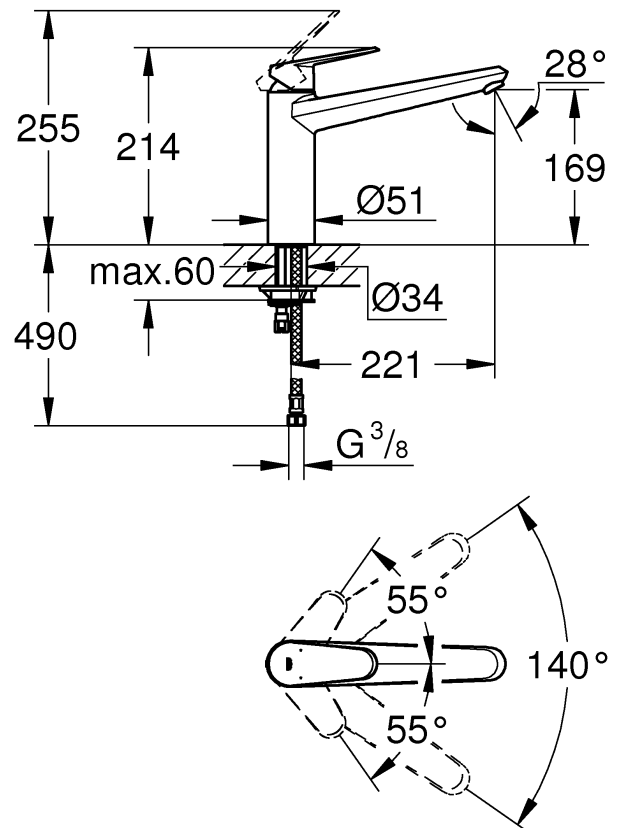

EURODISC COSMOPOLITAN

DESIGN + ENGINEERING
GROHE GERMANY

99.414.131/ÄM 244638/02.19

www.grohe.com

*Pure Freude
an Wasser*

32 259

33 770