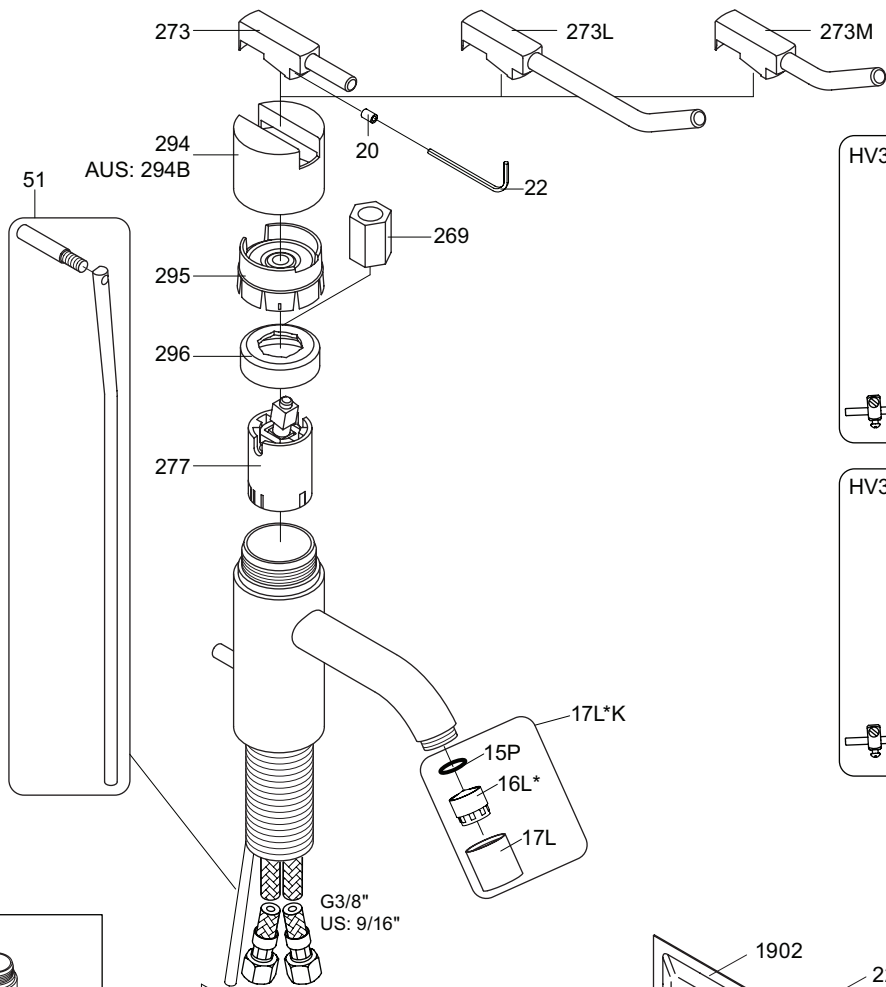

2 mm

5

Data, 3 Bar/43.5 Psi:

Max.	l/min.	Gal/min.	Note.
HV1/3:	5.0	1.3	Standard
HV1/3:	4.5	1.2	Standard USA
HV1/3:	9.0	1.8	Standard Japan
HV4	9,0	1.8	

Max. 70°C, 158°F

HV1

HV3

HV4

HV1: Ø10
 HV1JP: Ø10
 HV1US: Ø3/8"
 HV1Q: Ø3/8"

- VR277K: VR22, VR269, VR277
- *VR17L4K: VR15P, VR16L4, VR17L (US-Standard)
- *VR17L5K: VR15P, VR16L5, VR17L (Standard)
- *VR17L9K: VR15P, VR16L9, VR17L (Japan Standard)
- *VR17LSK: VR15P, VR16LS, VR17L
- VR297/L/M: VR20, VR22, VR269, VR273/L/M, VR277, VR294, VR295, VR296
- VR433: VR261, VR263, VR440, VR442, 2xVR444
- NR.10/L/M: VR20, VR22, VR273/L/M, VR294, VR295