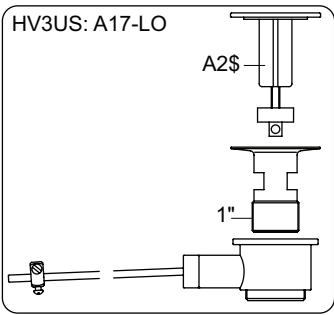

2 mm

5

Data, 3 Bar/43.5 Psi:

Max.	l/min.	Gal/min.	Note.
HV1/3:	5.0	1.3	Standard
HV1/3:	4.5	1.2	Standard USA
HV1/3:	9.0	1.8	Standard Japan
HV4	9,0	1.8	

Max. 70°C, 158°F

HV1

HV3

HV4

HV1: Ø10
 HV1JP: Ø10
 HV1US: Ø3/8"
 HV1Q: Ø3/8"

- VR277K: VR22, VR269, VR277
- *VR17L4K: VR15P, VR16L4, VR17L (US-Standard)
- *VR17L5K: VR15P, VR16L5, VR17L (Standard)
- *VR17L9K: VR15P, VR16L9, VR17L (Japan Standard)
- *VR17LSK: VR15P, VR16LS, VR17L
- VR297/L/M: VR20, VR22, VR269, VR273/L/M, VR277, VR294, VR295, VR296
- VR433: VR261, VR263, VR440, VR442, 2xVR444
- NR.10/L/M: VR20, VR22, VR273/L/M, VR294, VR295