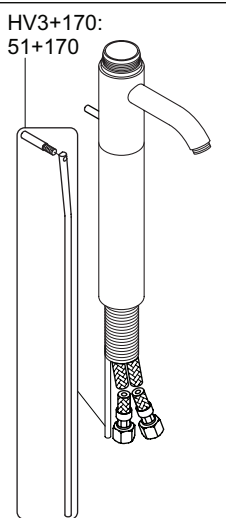

HV1, HV3	L	H	h
Std.:	114 mm 4 1/2"	120 mm 4 3/4"	27 mm 1"
+30:	114 mm 4 1/2"	150 mm 6"	56 mm 2 1/4"
/150:	150 mm 6"	120 mm 4 3/4"	27 mm 1"
+30/150:	150 mm 6"	150 mm 6"	56 mm 2 1/4"
+170:	114 mm 4 1/2"	290 mm 11 1/2"	197 mm 7 3/4"
+170/150:	150 mm 6"	290 mm 11 1/2"	197 mm 7 3/4"

2 mm

5

Data, 3 Bar/43.5 Psi:

Max.	l/min.	Gal/min.	Note.
HV1/3:	5.0	1.3	Standard
HV1/3:	4.5	1.2	Standard USA
HV1/3:	9.0	1.8	Standard Japan
HV4	9,0	1.8	

Max. 70°C, 158°F

HV1

HV3

HV4

HV1: Ø10
 HV1JP: Ø10
 HV1US: Ø3/8"
 HV1Q: Ø3/8"

- VR277K: VR22, VR269, VR277
- *VR17L4K: VR15P, VR16L4, VR17L (US-Standard)
- *VR17L5K: VR15P, VR16L5, VR17L (Standard)
- *VR17L9K: VR15P, VR16L9, VR17L (Japan Standard)
- *VR17LSK: VR15P, VR16LS, VR17L
- VR297/L/M: VR20, VR22, VR269, VR273/L/M, VR277, VR294, VR295, VR296
- VR433: VR261, VR263, VR440, VR442, 2xVR444
- NR.10/L/M: VR20, VR22, VR273/L/M, VR294, VR295