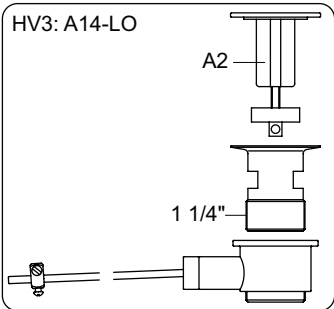

2 mm

5

Data, 3 Bar/43.5 Psi:

Max.	l/min.	Gal/min.	Note.
HV1/3:	5.0	1.3	Standard
HV1/3:	4.5	1.2	Standard USA
HV1/3:	9.0	1.8	Standard Japan
HV4	9,0	1.8	

Max. 70°C, 158°F

HV1

HV3

HV4

HV1: Ø10
 HV1JP: Ø10
 HV1US: Ø3/8"
 HV1Q: Ø3/8"

- VR277K: VR22, VR269, VR277
- *VR17L4K: VR15P, VR16L4, VR17L (US-Standard)
- *VR17L5K: VR15P, VR16L5, VR17L (Standard)
- *VR17L9K: VR15P, VR16L9, VR17L (Japan Standard)
- *VR17LSK: VR15P, VR16LS, VR17L
- VR297/L/M: VR20, VR22, VR269, VR273/L/M, VR277, VR294, VR295, VR296
- VR433: VR261, VR263, VR440, VR442, 2xVR444
- NR.10/L/M: VR20, VR22, VR273/L/M, VR294, VR295