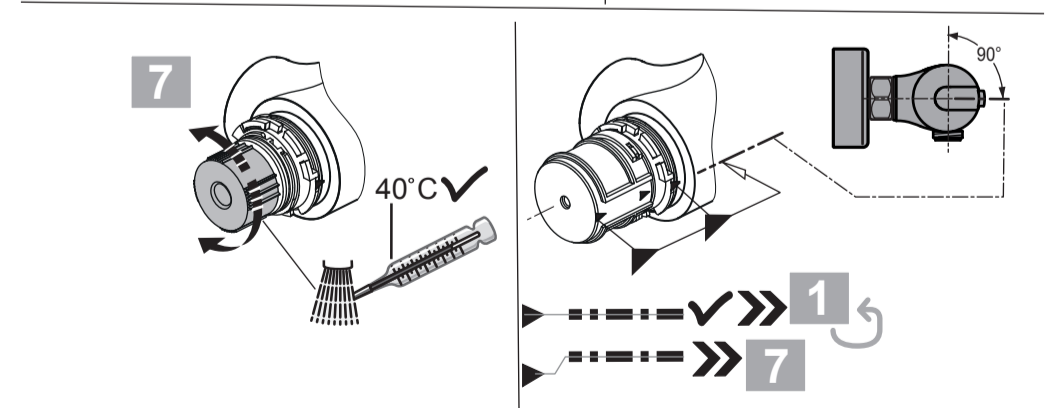

CeraPlus 2.0

A 6873 .. A 6874 ..

0217 / A 868 330
 (+ A 865 612)
 Made in Germany

A6874

A6873

Ideal Standard International NV
 Corporate Village - Gent Building
 Da Vincilaan 2
 1935 Zaventem
 Belgium

www.idealstandardinternational.com