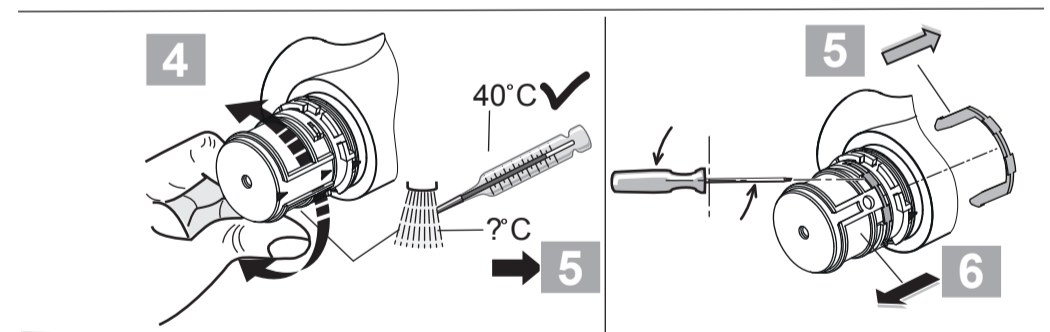

CeraPlus 2.0

A 6873 .. A 6874 ..

0217 / A 868 330
 (+ A 865 612)
 Made in Germany

A6874

A6873

Ideal Standard International NV
 Corporate Village - Gent Building
 Da Vincilaan 2
 1935 Zaventem
 Belgium

www.idealstandardinternational.com