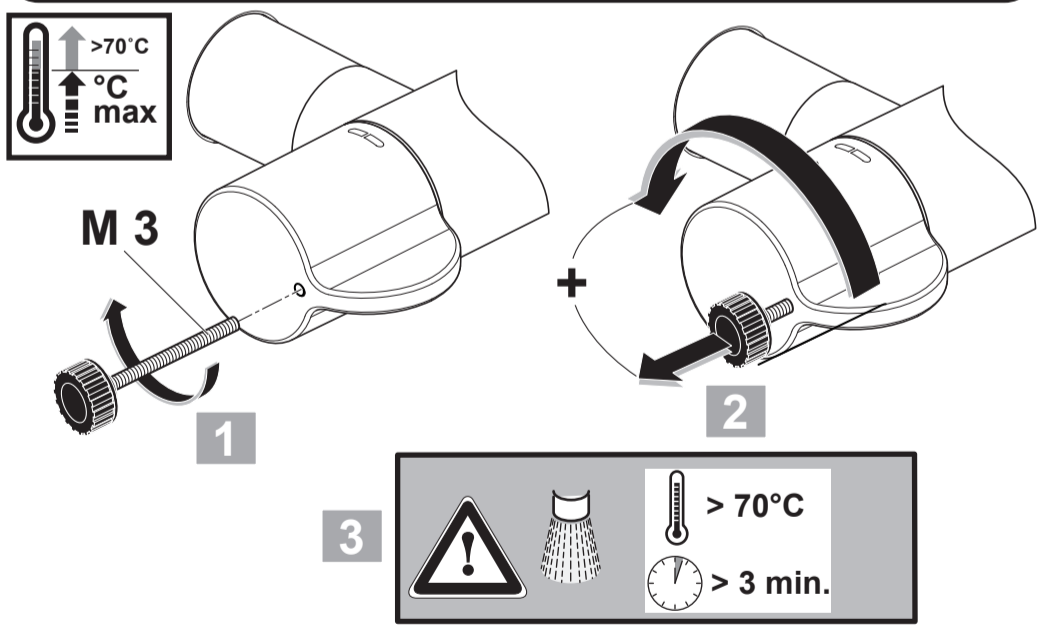

CeraPlus 2.0

A 6873 .. A 6874 ..

0217 / A 868 330
 (+ A 865 612)
 Made in Germany

A6874

A6873

Ideal Standard International NV
 Corporate Village - Gent Building
 Da Vincilaan 2
 1935 Zaventem
 Belgium

www.idealstandardinternational.com