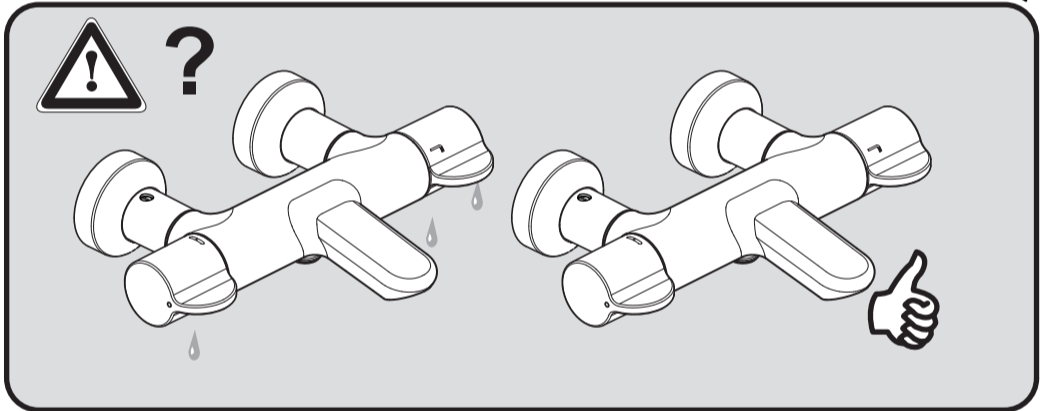

CeraPlus 2.0

A 6873 .. A 6874 ..

0217 / A 868 330
 (+ A 865 612)
 Made in Germany

A6874

A6873

Ideal Standard International NV
 Corporate Village - Gent Building
 Da Vincilaan 2
 1935 Zaventem
 Belgium

www.idealstandardinternational.com