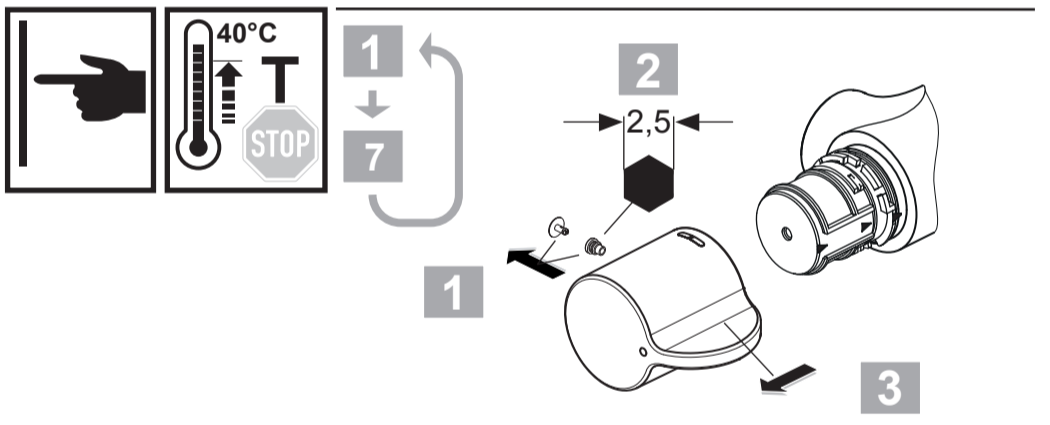

CeraPlus 2.0

A 6873 .. A 6874 ..

0217 / A 868 330
 (+ A 865 612)
 Made in Germany

A6874

A6873

Ideal Standard International NV
 Corporate Village - Gent Building
 Da Vincilaan 2
 1935 Zaventem
 Belgium

www.idealstandardinternational.com