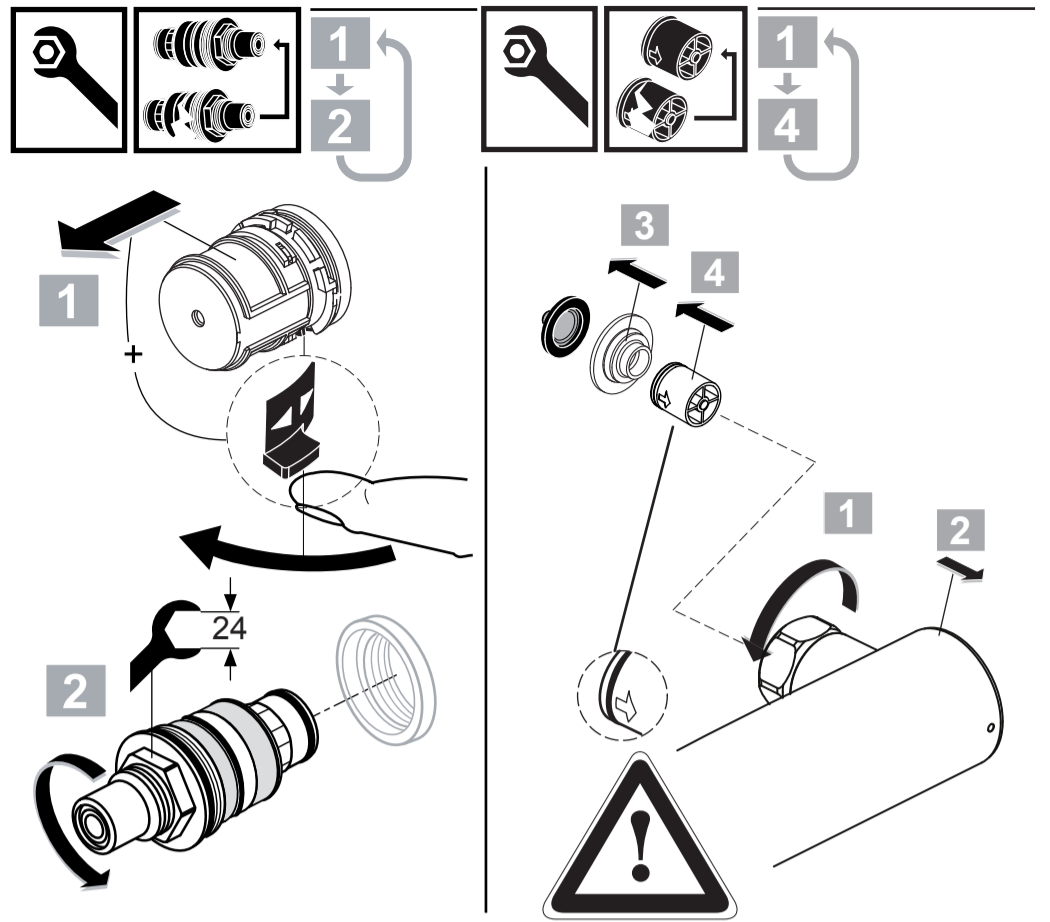

CeraPlus 2.0

A 6873 .. A 6874 ..

0217 / A 868 330
 (+ A 865 612)
 Made in Germany

A6874

A6873

Ideal Standard International NV
 Corporate Village - Gent Building
 Da Vincilaan 2
 1935 Zaventem
 Belgium

www.idealstandardinternational.com