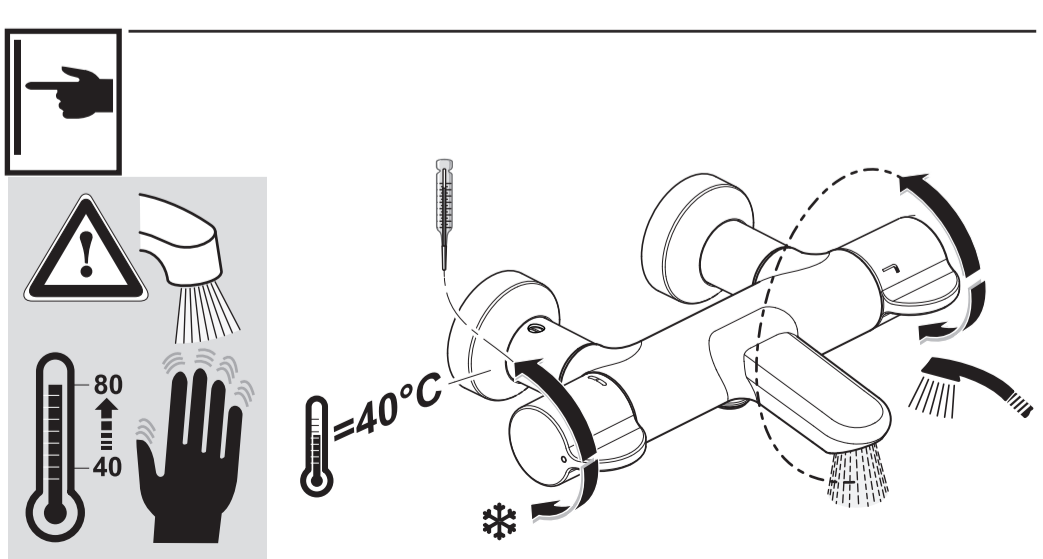

CeraPlus 2.0

A 6873 .. A 6874 ..

0217 / A 868 330
 (+ A 865 612)
 Made in Germany

A6874

A6873

Ideal Standard International NV
 Corporate Village - Gent Building
 Da Vincilaan 2
 1935 Zaventem
 Belgium

www.idealstandardinternational.com