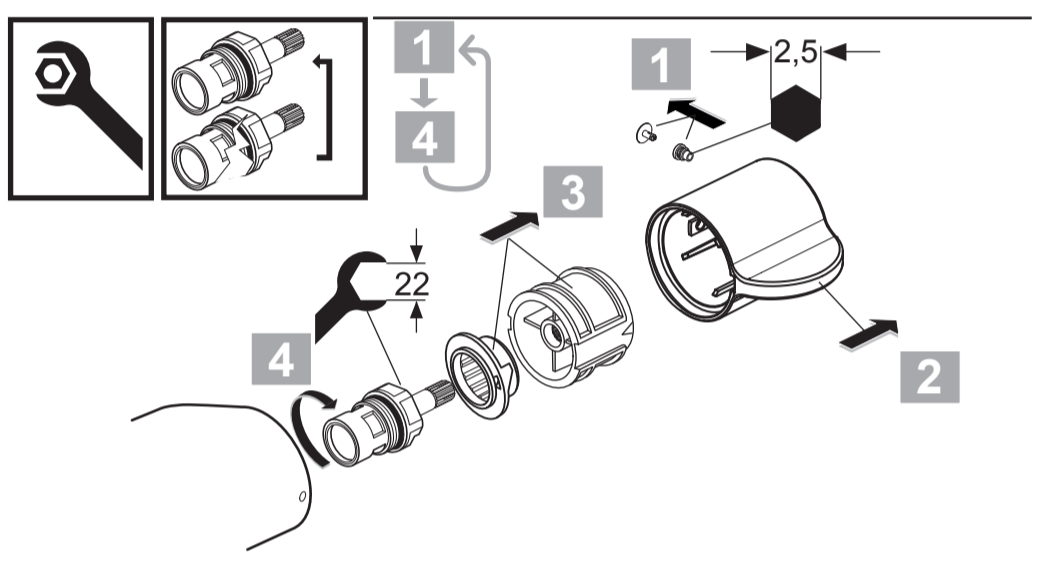

CeraPlus 2.0

A 6873 .. A 6874 ..

0217 / A 868 330
 (+ A 865 612)
 Made in Germany

A6874

A6873

Ideal Standard International NV
 Corporate Village - Gent Building
 Da Vincilaan 2
 1935 Zaventem
 Belgium

www.idealstandardinternational.com